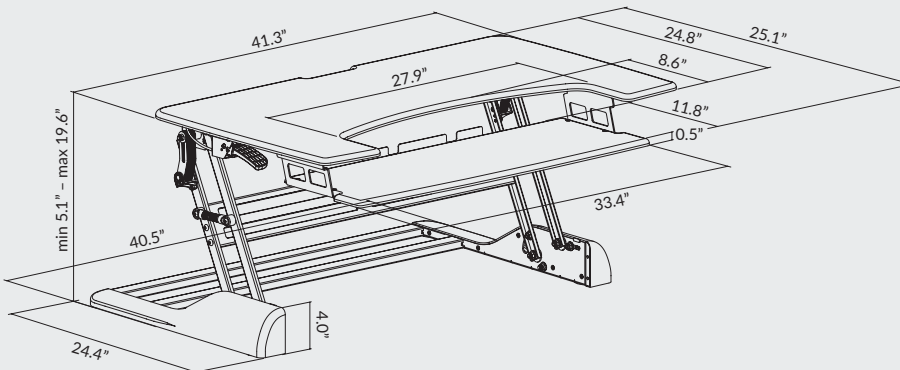

FINISHES

WHITE

BLACK

CAPABILITIES

FREEDOM DESK - 30"

Desktop thickness: 0.5"

Overall dimensions: 30.0" wide x 25.1" deep x 5.1" - 19.6" high

Desktop dimensions: 30.0" wide x 25.1" deep

Desktop height adjustment range: 5.1" to 19.6"

Weight capacity: Up to 35 lbs

FREEDOM DESK - 36"

Desktop thickness: 0.5"

Overall dimensions: 35.4" wide x 25.1" deep x 5.1" - 19.6" high

Desktop dimensions: 35.4" wide x 25.1" deep

Desktop height adjustment range: 5.1" to 19.6"

Weight capacity: Up to 35 lbs

FREEDOM DESK - 42"

Desktop thickness: 0.5"

Overall dimensions: 41.3" wide x 25.1" deep x 5.1" - 19.6" high

Desktop dimensions: 41.3" wide x 25.1" deep

Desktop height adjustment range: 5.1" to 19.6"

Weight capacity: Up to 35 lbs