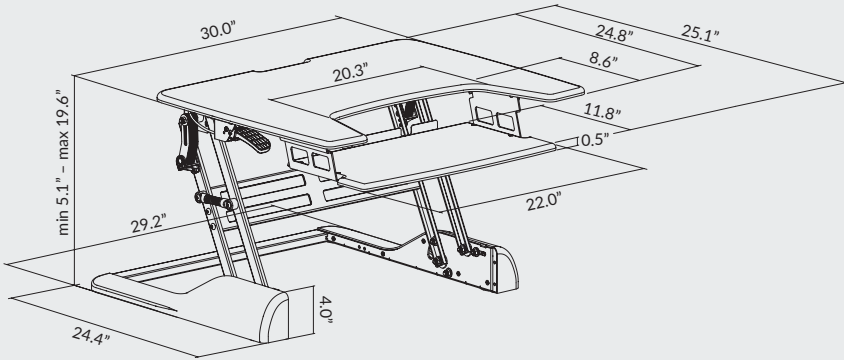

FINISHES

WHITE

BLACK

CAPABILITIES

FREEDOM DESK - 30"

Desktop thickness: 0.5"

Overall dimensions: 30.0" wide x 25.1" deep x 5.1" - 19.6" high

Desktop dimensions: 30.0" wide x 25.1" deep

Desktop height adjustment range: 5.1" to 19.6"

Weight capacity: Up to 35 lbs

FREEDOM DESK - 36"

Desktop thickness: 0.5"

Overall dimensions: 35.4" wide x 25.1" deep x 5.1" - 19.6" high

Desktop dimensions: 35.4" wide x 25.1" deep

Desktop height adjustment range: 5.1" to 19.6"

Weight capacity: Up to 35 lbs

FREEDOM DESK - 42"

Desktop thickness: 0.5"

Overall dimensions: 41.3" wide x 25.1" deep x 5.1" - 19.6" high

Desktop dimensions: 41.3" wide x 25.1" deep

Desktop height adjustment range: 5.1" to 19.6"

Weight capacity: Up to 35 lbs