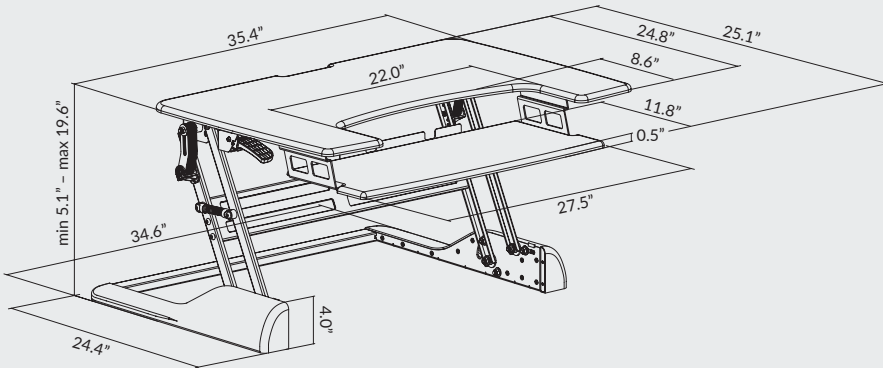

FINISHES

WHITE

BLACK

CAPABILITIES

FREEDOM DESK - 30"

Desktop thickness: 0.5"

Overall dimensions: 30.0" wide x 25.1" deep x 5.1" - 19.6" high

Desktop dimensions: 30.0" wide x 25.1" deep

Desktop height adjustment range: 5.1" to 19.6"

Weight capacity: Up to 35 lbs

FREEDOM DESK - 36"

Desktop thickness: 0.5"

Overall dimensions: 35.4" wide x 25.1" deep x 5.1" - 19.6" high

Desktop dimensions: 35.4" wide x 25.1" deep

Desktop height adjustment range: 5.1" to 19.6"

Weight capacity: Up to 35 lbs

FREEDOM DESK - 42"

Desktop thickness: 0.5"

Overall dimensions: 41.3" wide x 25.1" deep x 5.1" - 19.6" high

Desktop dimensions: 41.3" wide x 25.1" deep

Desktop height adjustment range: 5.1" to 19.6"

Weight capacity: Up to 35 lbs